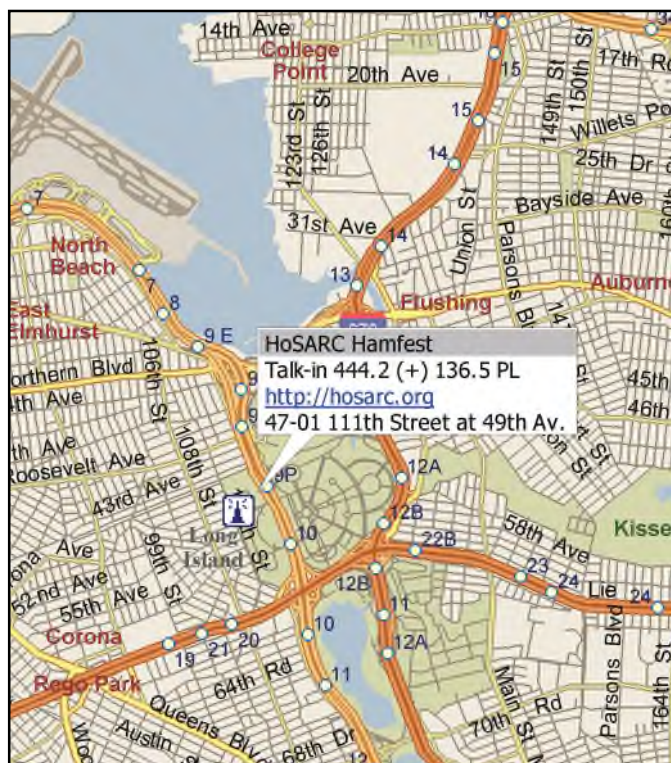

From the Long Island Expressway and 108th St. (**Exit 22A westbound** or **Exit 21 eastbound**) Take 108th St. north to 52nd Avenue. Right at 52nd Ave. to 111th St. Left on 111th St. to the New York Hall of Science entrance at 49th Avenue. Our Hamfest is around the back of the museum and there's free parking on-site.

From Long Island:

Take the LIE Westbound to Exit 22A, then follow the local directions above.

From Brooklyn:

Take the Brooklyn-Queens Expressway to the Long Island Expressway eastbound. Exit at 108th Street (Exit 21) and follow the local directions above.

From Manhattan:

Take the Queens-Midtown Tunnel and the Long Island Expressway eastbound to Exit 21 then follow the local directions above.

From the Triboro Bridge:

Take the Grand Central Parkway eastbound to Exit 10 (Long Island Expressway/Midtown Tunnel). Take your first right onto Corona Avenue, then another right onto 111th Street. Enter the Hall of Science complex at 49th Avenue.

From the Whitestone Bridge & Westchester County:

Whitestone Bridge to the Whitestone Expressway; Exit onto the Grand Central Parkway eastbound. Follow Triborough Bridge directions, above.

By Subway

Take the IRT 7 Flushing Line to the 111th Street Station. Walk south (past the LIRR bridge) to the New York Hall of Science entrance at 49th Avenue and 111th Street. Our Hamfest is around the back.

Free Parking is available in the New York Hall of Science parking lot.

Hall of Science Amateur Radio Club — WB2JSM
P.O. Box 150131
Kew Gardens, NY 11415-0131

ATTENTION POSTMASTER:
TIME SENSITIVE MATERIAL
PLEASE DELIVER PROMPTLY